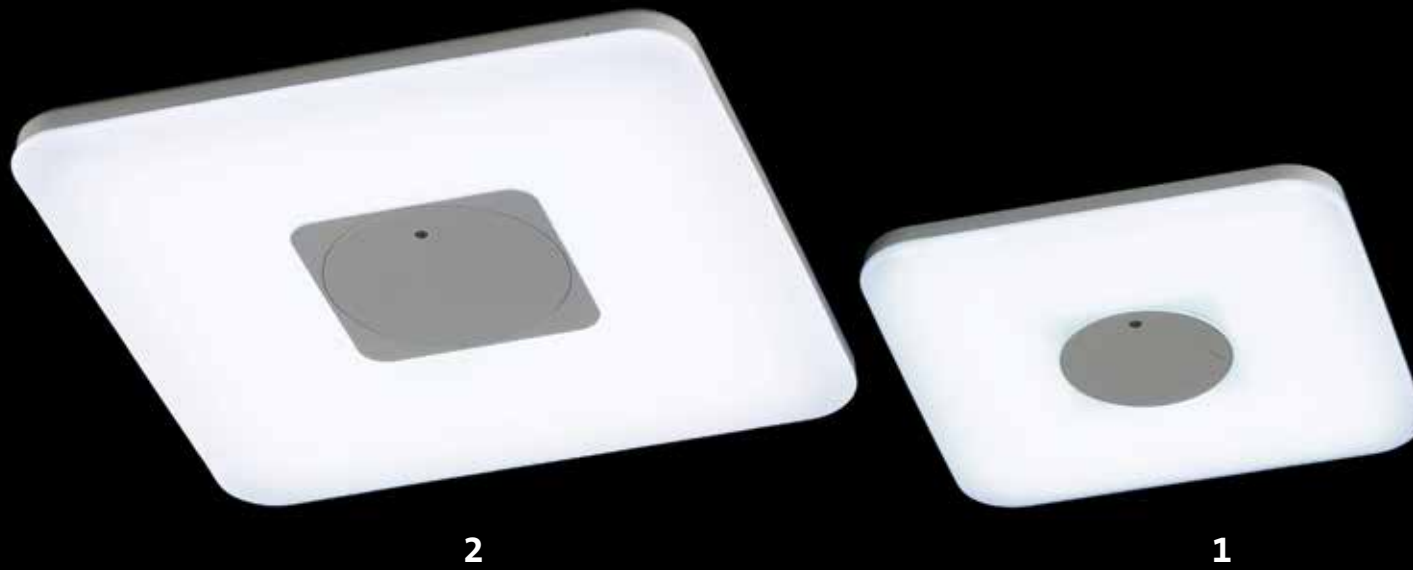

Chamäleon RGBW

Acryl weiß matt, weiß
acryl white mat, white