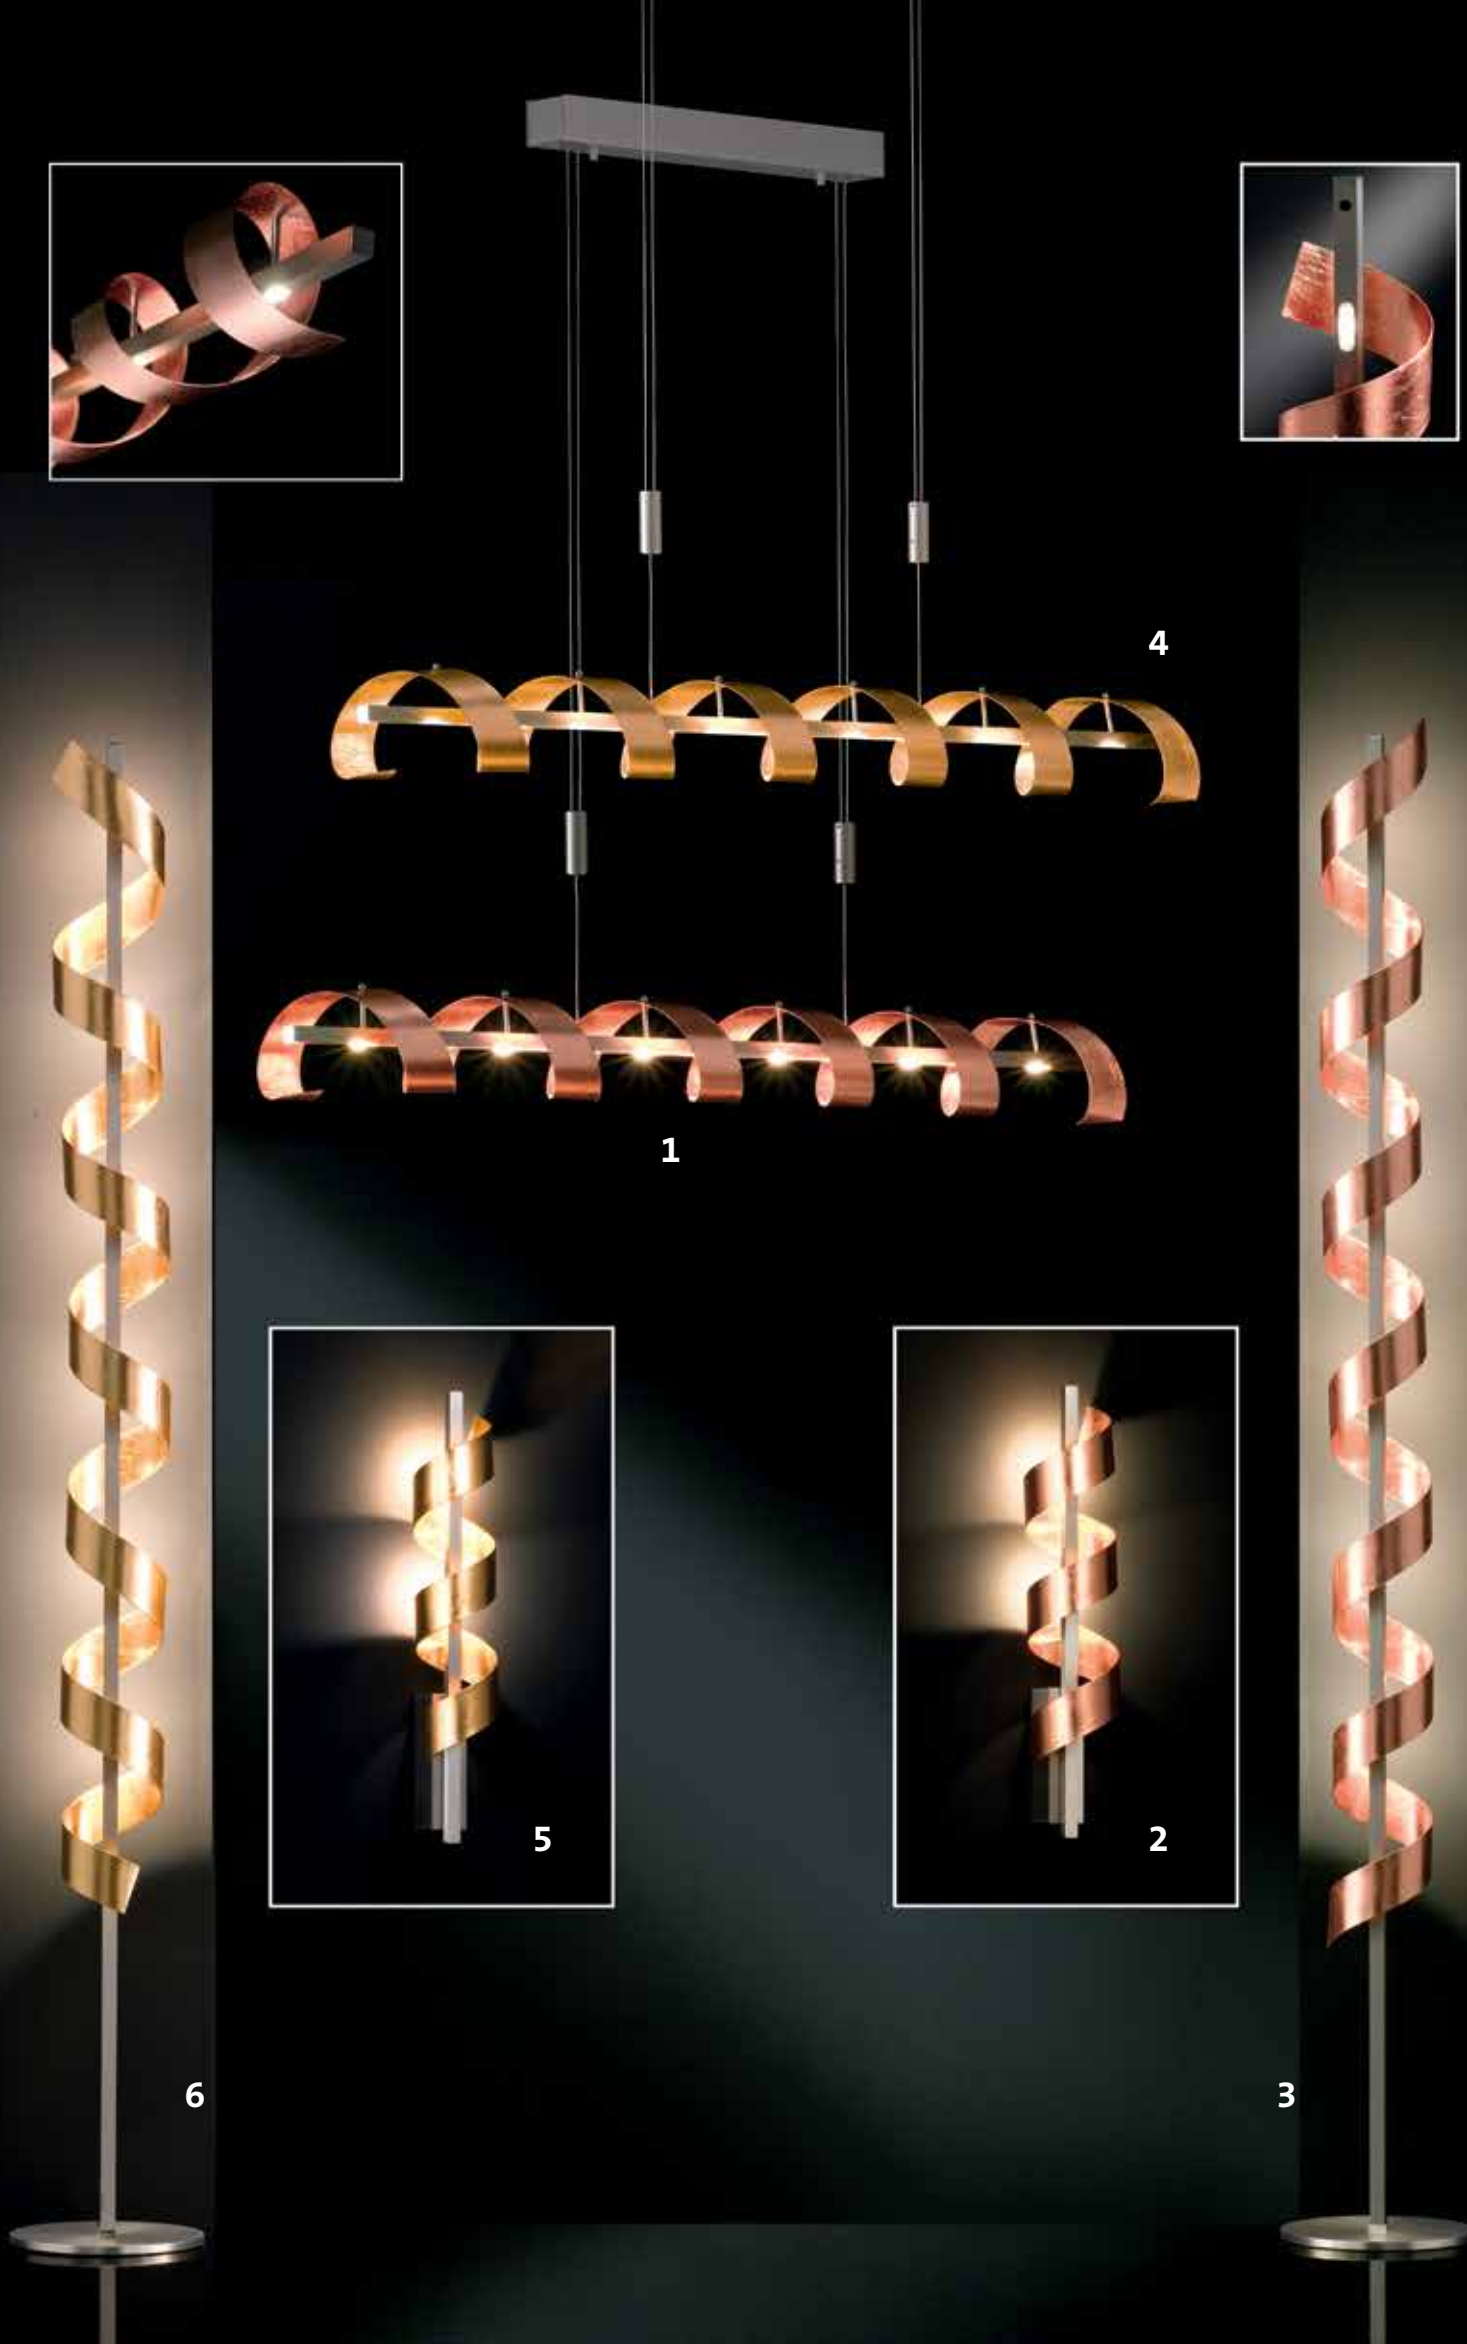

Spirale

Made in Germany
mattnickel/kupferfarbig
Citizen Power LED
nickel mat/copper coloured

1 68366
↓ 110-200 cm
↔ 112 cm
Ø 10 cm
incl. 6 x 5 W LED/2670 lm/3000 K
EAN 4001133 68366 1

2 39683
↑ 50 cm
Ø 10 cm
incl. 2 x 5 W LED/890 lm/3000 K
EAN 4001133 39683 7

3 44936
↑ 152 cm
Ø 10 cm
incl. 6 x 5 W LED/2670 lm/3000 K
EAN 4001133 44936 6

Spirale

Made in Germany
mattnickel/goldfarbig
Citizen Power LED
nickel mat/gold coloured

4 68356
↓ 110-200 cm
↔ 112 cm
Ø 10 cm
incl. 6 x 5 W LED/2670 lm/3000 K
EAN 4001133 68356 2

5 39673
↑ 50 cm
Ø 10 cm
incl. 2 x 5 W LED/890 lm/3000 K
EAN 4001133 39673 8

6 44926
↑ 152 cm
Ø 10 cm
incl. 6 x 5 W LED/2670 lm/3000 K
EAN 4001133 44926 7